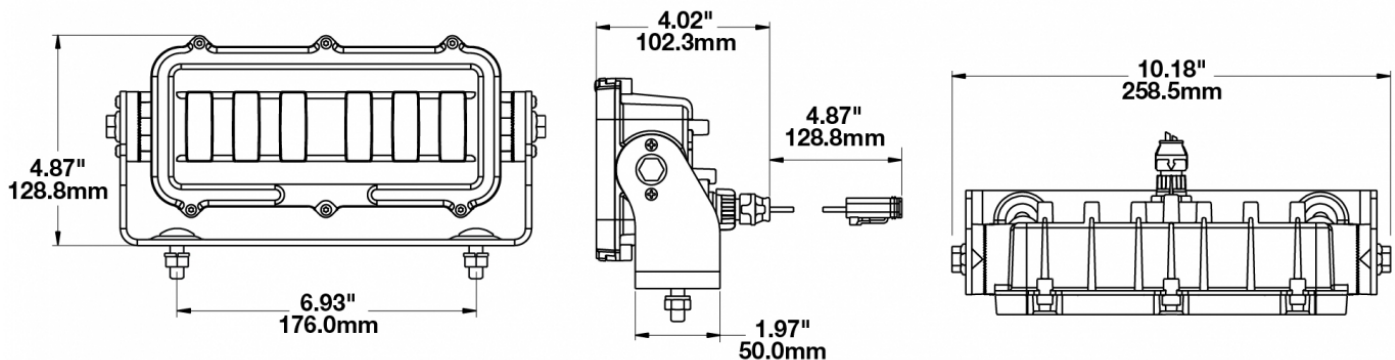

LED Safety Lights and Warning Lights - Model 527

PRODUCT INFORMATION

Description	12-24V LED Green Zone Light
Height	123.70 mm / 4.87 in
Width	258.57 mm / 10.18 in
Depth	102.11 mm / 4.02 in
Shape	Rectangular
Outer Lens Material	Glass
Outer Lens Color	Clear
Housing Material	Xenoy
Housing Color	Black
Mounting Hardware Description	(x2) M8-1.25 Mounting Bolt
Mounting Type	Universal Pedestal Mount
Minimum Operating Temperature	-40 °C / -40 °F
Maximum Operating Temperature	65 °C / 149 °F
Connector or Wiring	Integrated 2-Pin Deutsch Weatherproof Socket (DT04-2P)
Mating Connector	Integrated 2-Pin Deutsch Weatherproof Plug (DT06-2S)
Product Weight	2.60 lbs / 1.18 kgs
Shipping Weight	3.08 lbs / 1.4 kgs
Additional Information	Due to the chromaticity of the green light, the green Model 527 will easily shine through fog.

PRODUCT DIMENSIONS

ELECTRICAL SPECIFICATIONS

Input Voltage	12-24V DC
Operating Voltage	10-32V DC
Transient Spike Protection	150V Peak @ 1 HZ-100 Pul
Red Wire	Positive
Black Wire	Negative
Current Draw	1.2A @ 12V DC .8A @ 24V DC